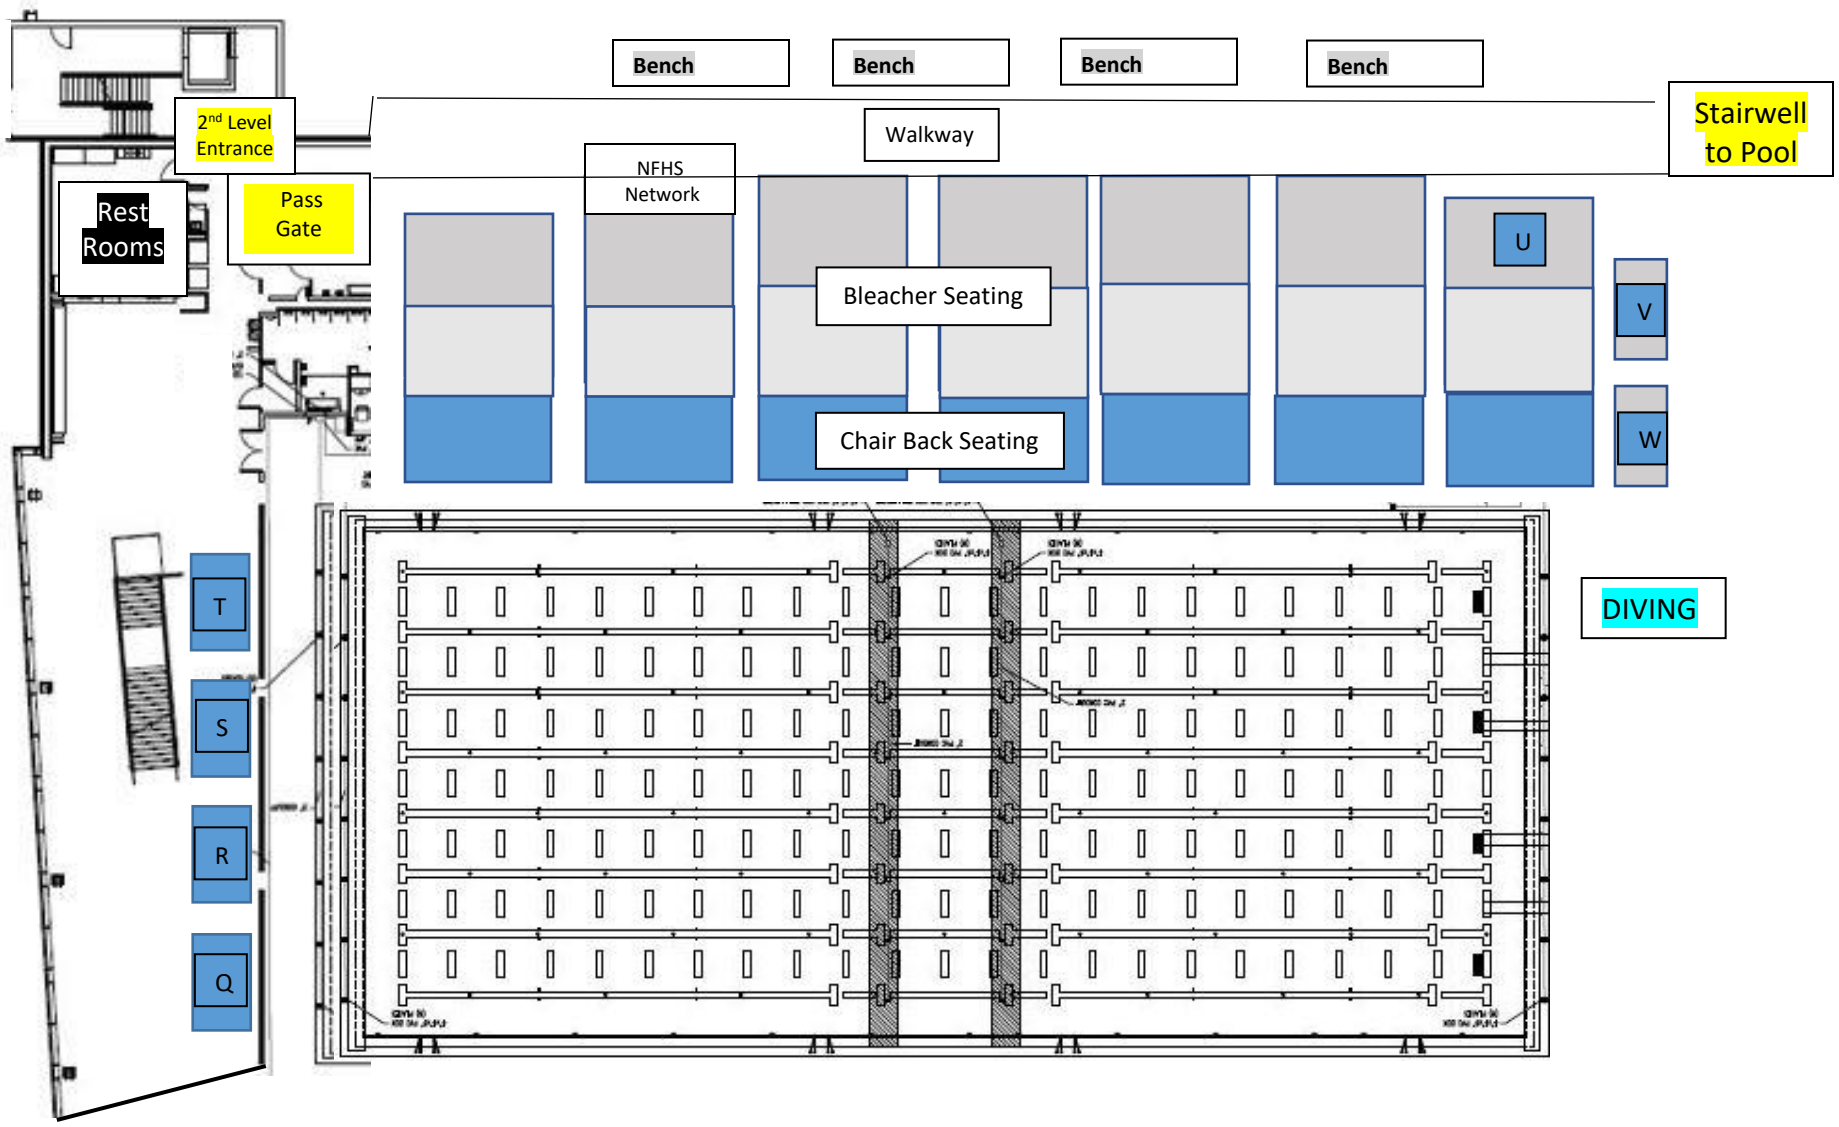

Shawnee Mission School District
Aquatic Center

Elmridge Street

Bus Drop Off / Pick Up

Bus
Drop
Off
Pick
Up

87th Street – One Way West

87th Street – One Way East

Winchester Street / Parking Garage

M

**2nd FLOOR SPECTATOR SEATING
SMSD AQUATIC CENTER**