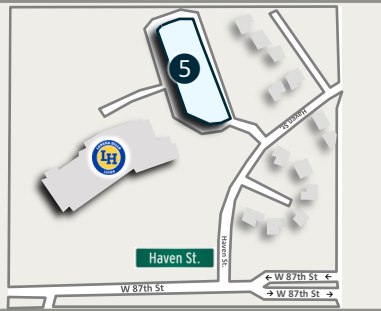

PARKING MAP

ELMRIDGE DROP OFF / PICK UP
 Please use Elmridge St Drop Off and Pick Up for busses and spectators. Bus Parking is located at Lenexa Hill Elementary.

TEAM PARKING

1 WINCHESTER PARKING GARAGE
 Reserved for team vehicles, officials and handicap. The Winchester Parking Garage located on the west side of the SMSD Aquatic Center.

SPECTATOR PARKING

2 KIEWIT PARKING LOT
 AVAILABLE WEEKDAYS AFTER 5:00 PM & SATURDAY
 Enter Kiewit lot from Penrose Ln.
 Estimated 6 minute walk (~1,500 feet)

[Open In Google Maps](#)

SPECIAL NOTES

3 CITY CENTER PARKING GARAGE
PLEASE AVOID PARKING IN THIS PARKING GARAGE
 This parking garage is reserved for visitors of the Lenexa Rec Center, Lenexa Public Market and the Johnson County Library.

BUS PARKING

5 LENEXA HILLS ELEMENTARY
 All busses are asked to park at Lenexa Hills Elementary in the east side parking lot. Located off of 87th St on Haven St.

[Open In Google Maps](#)

SHAWNEE MISSION SCHOOL DISTRICT
AQUATIC CENTER
 17251 W 87 St. Lenexa, KS 66217

Shawnee Mission School District
Aquatic Center

Elmridge Street

Bus Drop Off / Pick Up

Bus
Drop
Off
Pick
Up

87th Street – One Way West

87th Street – One Way East

Winchester Street / Parking Garage

M