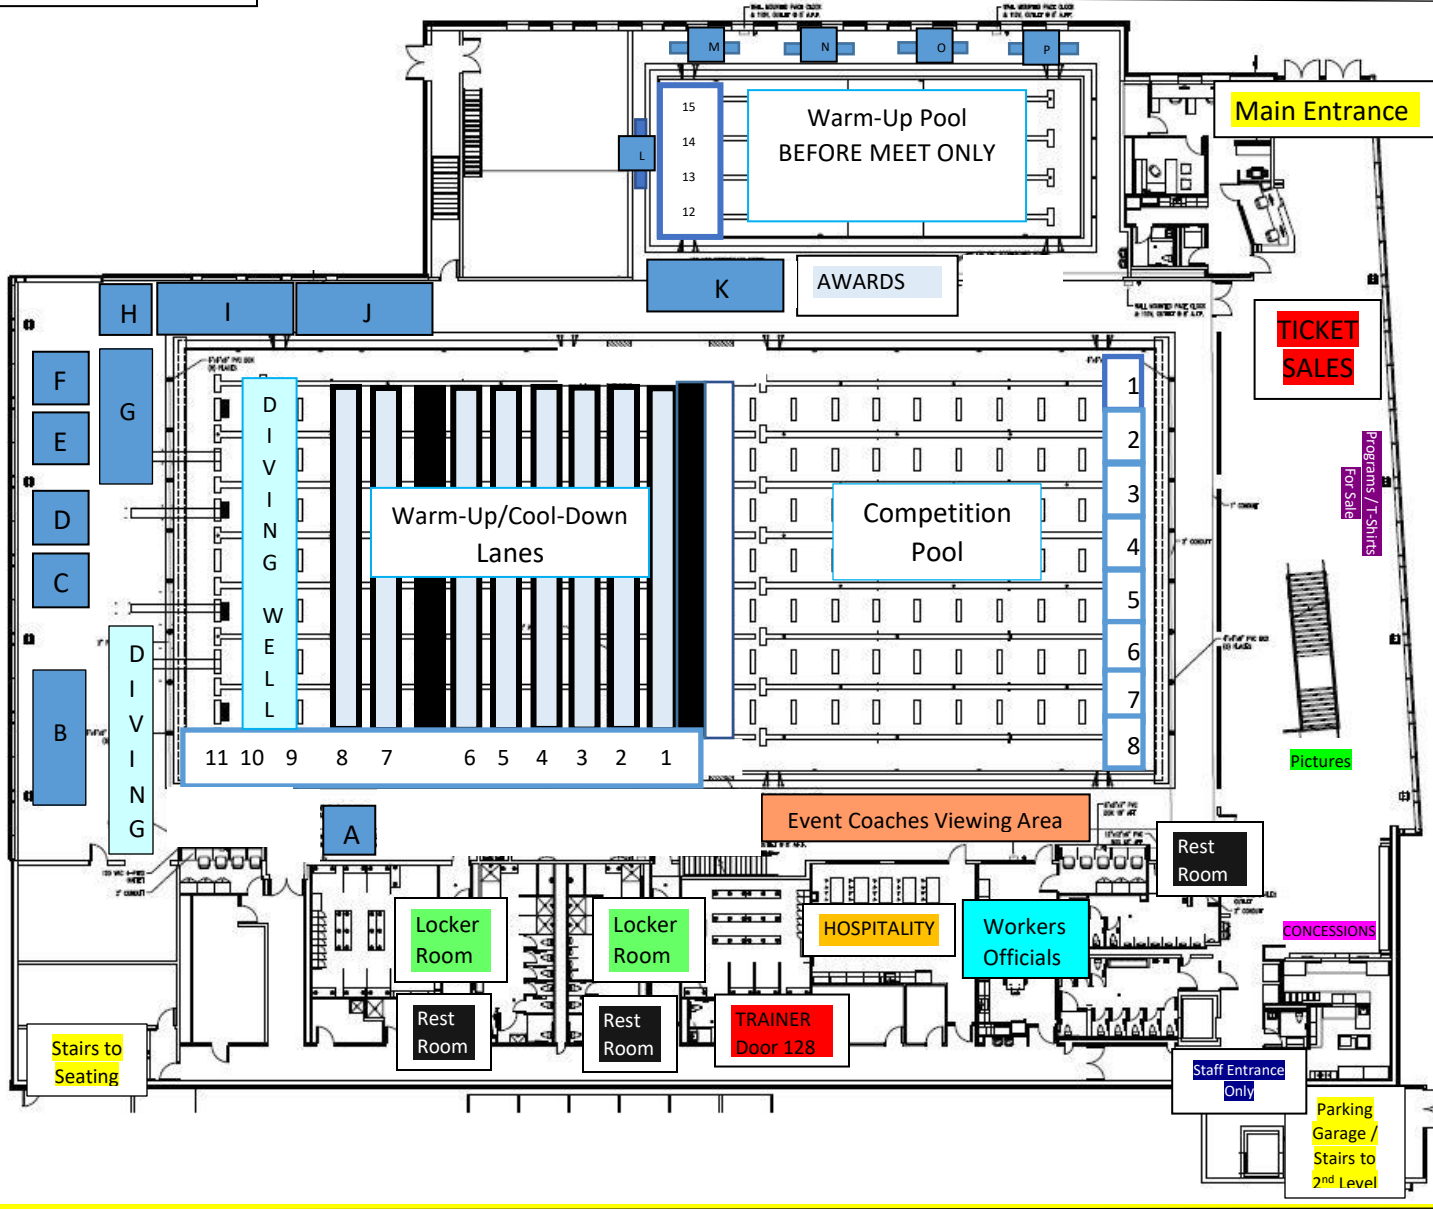

SPECTATOR PARKING

2 KIEWIT PARKING LOT
 AVAILABLE WEEKDAYS AFTER 5:00 PM & SATURDAY
 Enter Kiewit lot from Penrose Ln.
 Estimated 6 minute walk (~1,500 feet)

[Open In Google Maps](#)

SPECIAL NOTES

3 CITY CENTER PARKING GARAGE
PLEASE AVOID PARKING IN THIS PARKING GARAGE
 This parking garage is reserved for visitors of the Lenexa Rec Center, Lenexa Public Market and the Johnson County Library.

Shawnee Mission School District
Aquatic Center

Elmridge Street

Bus Drop Off / Pick Up

Bus
Drop
Off
Pick
Up

87th Street – One Way West

87th Street – One Way East

Winchester Street / Parking Garage

M

**2nd FLOOR SPECTATOR SEATING
SMSD AQUATIC CENTER**